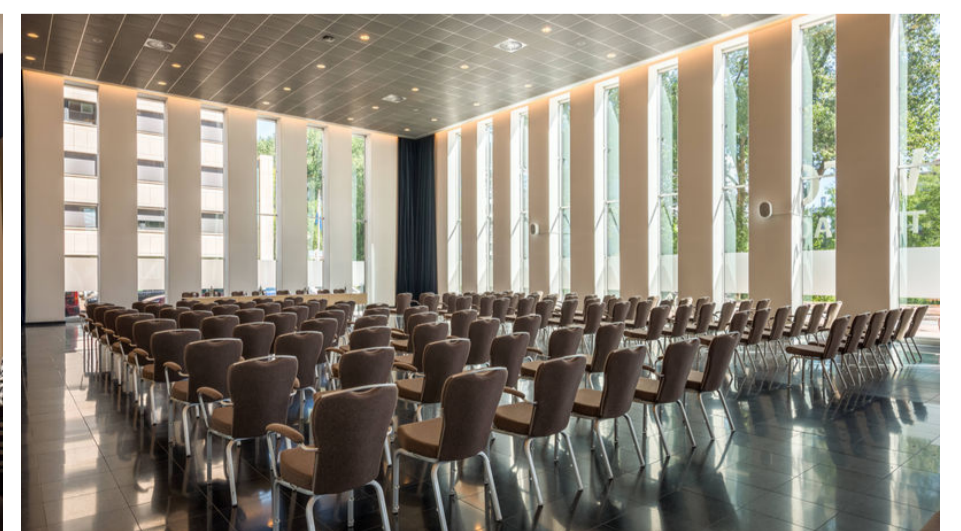

HOTEL FACILITIES

- facilities for the disabled
- laundry service
- underground parking (WTC, paid)
- free newspaper
- fitness (located in WTC)

MEETINGS & EVENTS

- Holland Hall, capacity for up to 750 people cocktail style
- 12 function rooms, suitable for all kinds of events