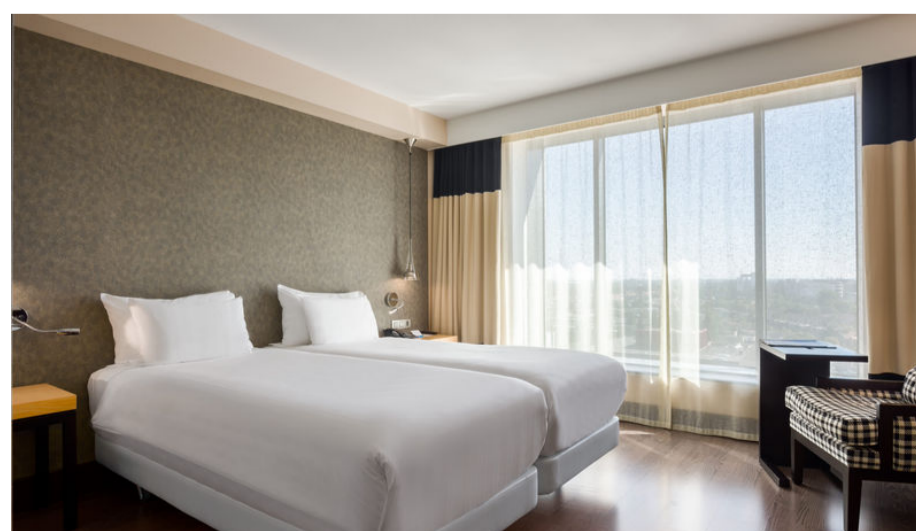

NH MEETINGS
inspire. create. enjoy.

NH DEN HAAG

HOTEL LOCATION

NH Den Haag is ideally located in WTC The Hague and within walking distance of the center of The Hague, as well as the business district, close to government buildings and ministries.

Den Haag Central Station

1,3 km / 10 min

Rotterdam The Hague Airport

20 km / 35 min

Amsterdam Schiphol Airport

40 km / 35 min

Public Transport

0,1 km / 1 min

Prinses Margrietplantsoen 100
2595 BR Den Haag
The Netherlands
T. +31 (0)85 902 2340
nhmeetings.denhaag@nh-hotels.com
www.nh-hotels.com/hotel/nh-den-haag

205 ROOMS

- standard rooms
- superior rooms
- junior suites
- room adapted for the disabled

ROOM FACILITIES

- free WiFi
- direct dial telephone
- mini bar
- toiletry kit
- professional hairdryer
- wake up service
- room safety deposit box
- room service

FOOD & DRINKS

- Nhube restaurant, bar & terrace
- buffet breakfast
- 'early birds' breakfast

HOTEL FACILITIES

- facilities for the disabled
- laundry service
- underground parking (WTC, paid)
- free newspaper
- fitness (located in WTC)

MEETINGS & EVENTS

- Holland Hall, capacity for up to 750 people cocktail style
- 12 function rooms, suitable for all kinds of events